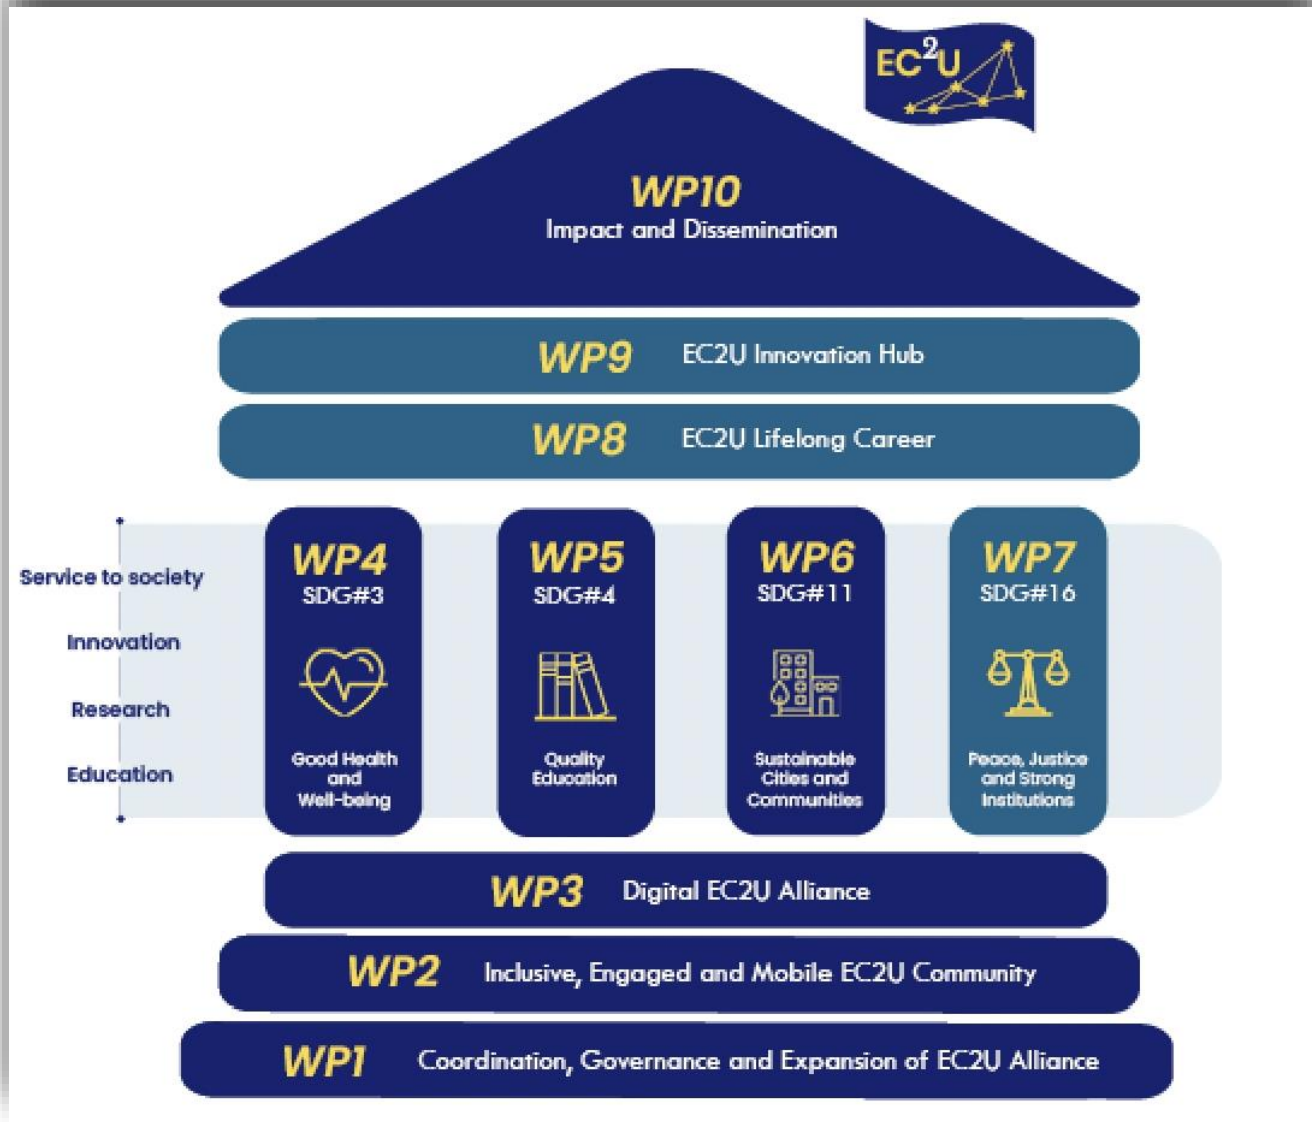

EC2U Project Structure

10. UP - Poitiers

9. USAL- Salamanca

8. JKU - Linz

7. FSU-Jena

6. UC - Coimbra

5. USAL - Salamanca

4. UAIC - Iasi

3. UNIPV - Pavia

2. UTU - Turku

1. UP - Poitiers