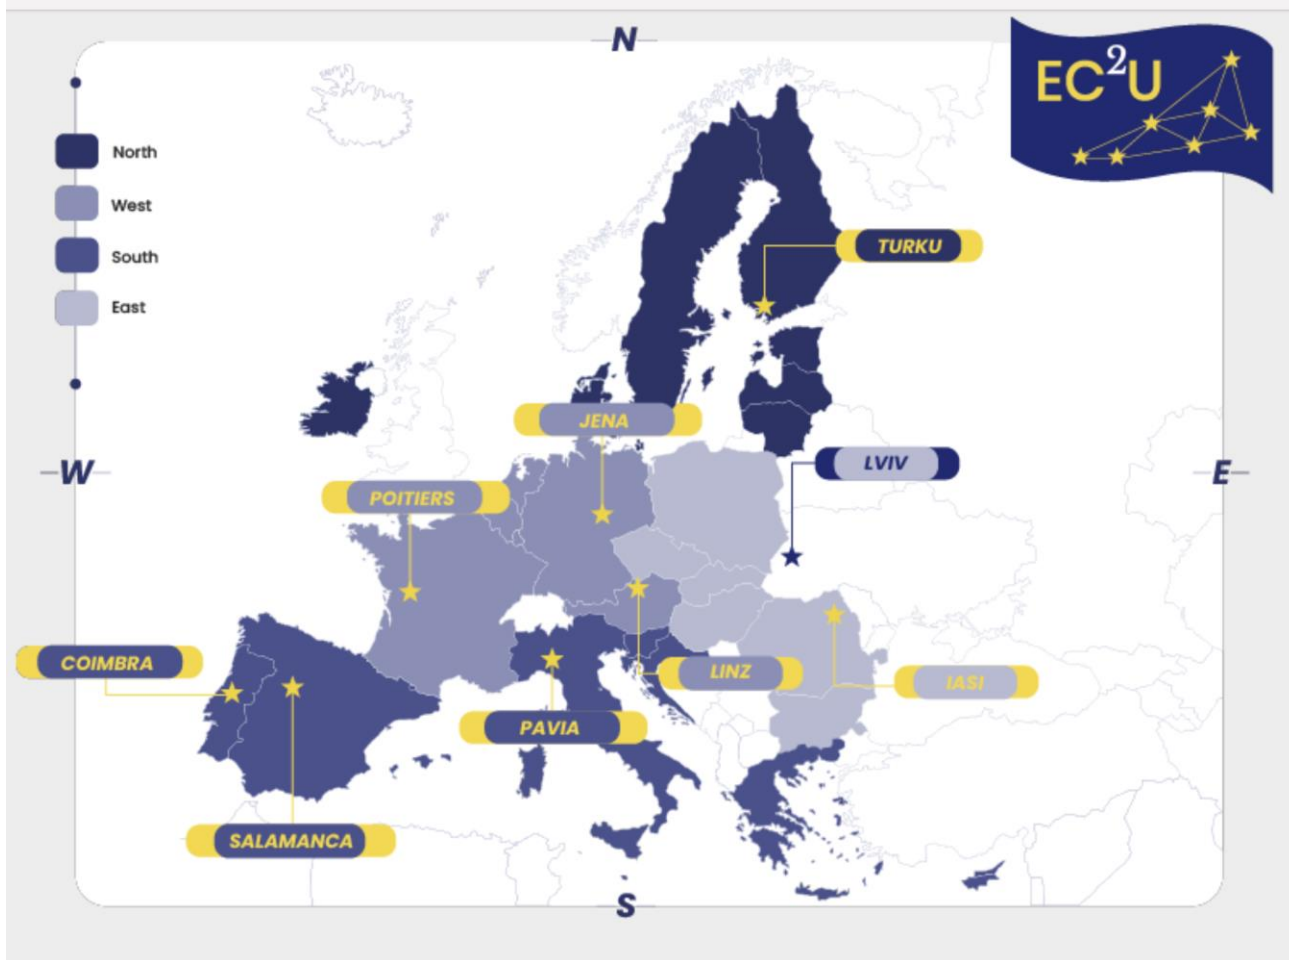

# The European Campus of City-Universities – EC2U

A pan-European multi-cultural and multi-lingual  
Alliance

Selected by the European Commission in the **second  
phase** of European Universities initiative (2024-2027)

# European Alliances Initiative

Funded by the European Commission

Thematic and institutional alliances

2 generations of university alliances

Very experimental and USAL leading

# The European Campus of City-Universities (EC2U)

# EC2U Cities