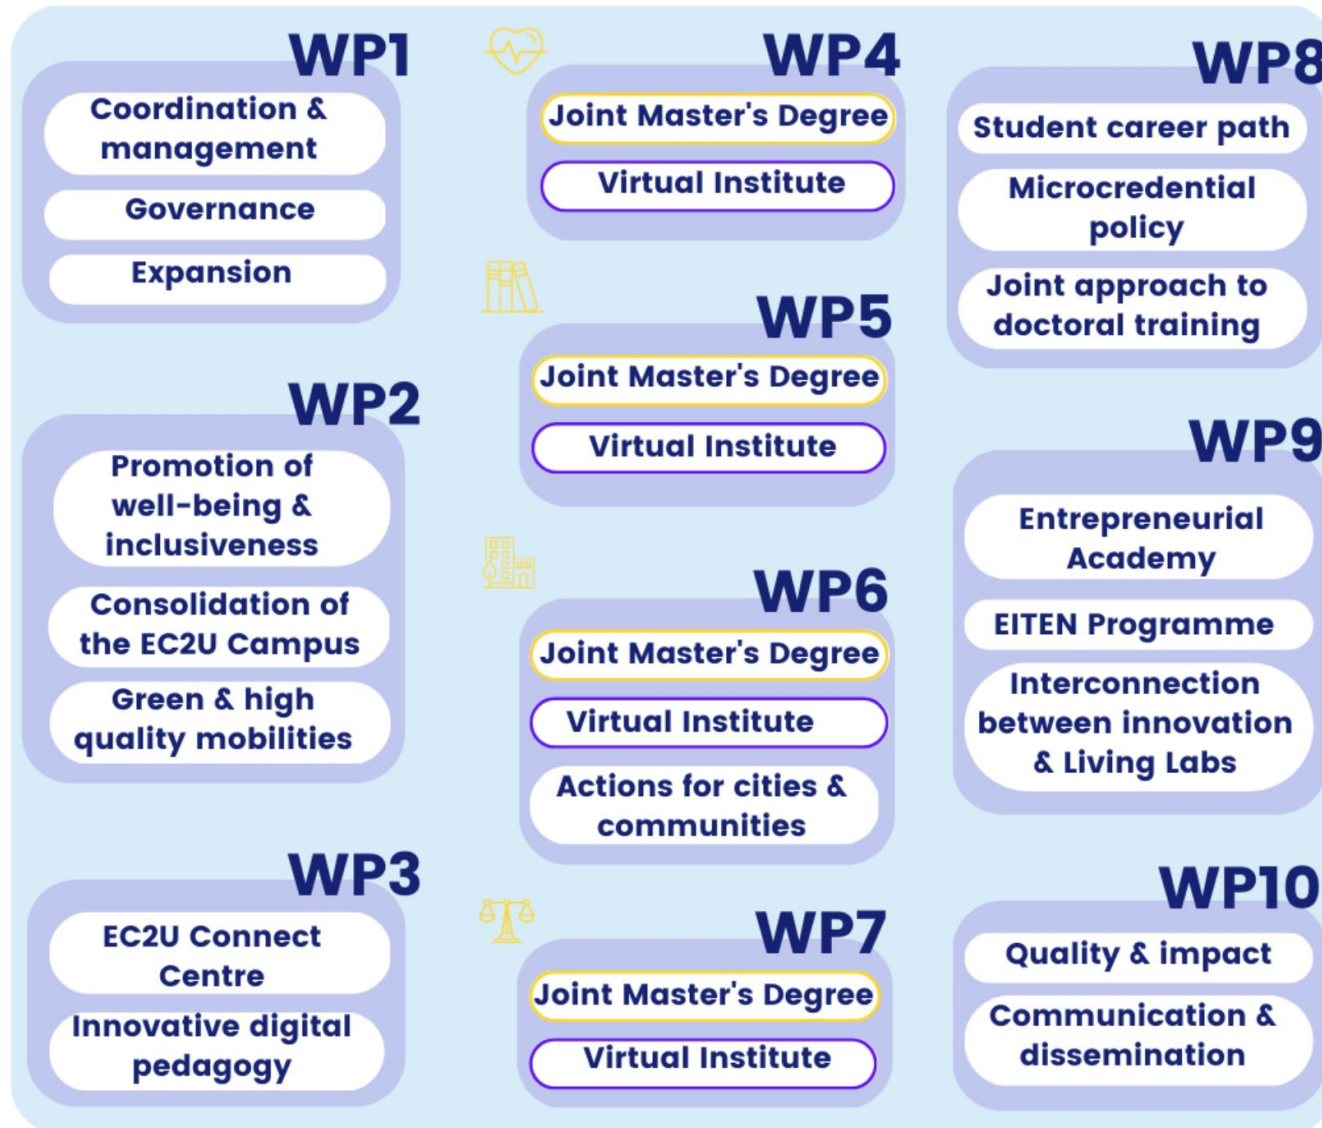

# SIRISLAB Observatory on European Alliances

Based on Rankings

This analysis gives an eyebird of the thematic areas of interest of the universities of the EC2U Alliance

# EC2U Project Structure

10. UP - Poitiers

9. USAL- Salamanca

8. JKU - Linz

7. FSU-Jena

6. UC - Coimbra

5. USAL - Salamanca

4. UAIC - Iasi

3. UNIPV - Pavia

2. UTU - Turku

1. UP - Poitiers

# EC2U Working Groups

The new EC2U work plan is capitalizing on the success of the pilot phase and intensifying the progress made.

WP1-2-3-4-5-6-10 are deepening pilot WPs

WP 7-8-9 focus on innovative activities